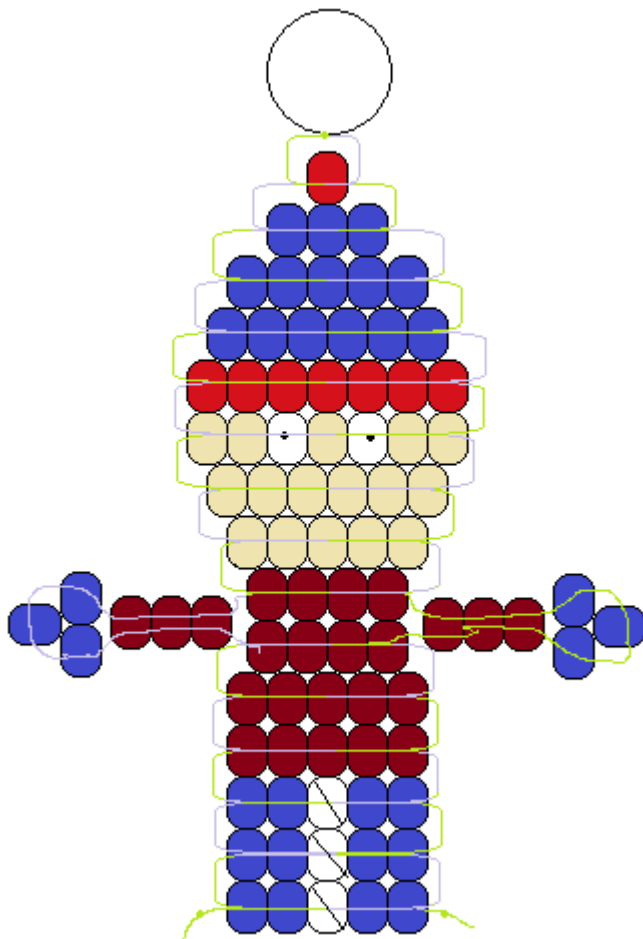

Margo's Beadie Critter Collection

www.beadiecritters.com

Stan, from "South Park"

designed by Vicki Kelley

Level: Beginner

Materials:

- 2 yards ribbon or string
- 28 dark blue pony beads
- 24 brown pony beads
- 16 ivory pony beads
- 8 dark red (burgundy) pony beads
- 4 black pony beads
- 3 clear pony beads
- 2 white pony beads