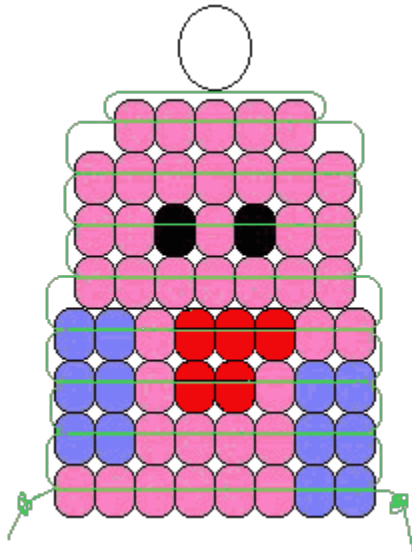

Margo's Pony Bead Critters Collection

www.ponybeadcritters.com

Slippery Soap, from "Blue's Clues"

designed by Becky Corwin-Adams, Bryan, Ohio

Level: Medium

Materials:

- 2 yds. cord or plastic lacing
- 1 lanyard hook or keyring
- 39 pink pony beads
- 6 lavender pony beads
- 5 magenta pony beads
- 2 black pony beads