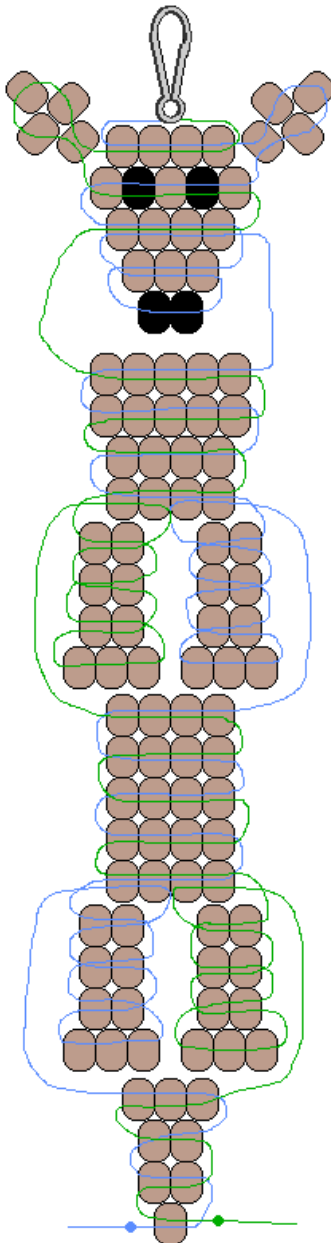

# Margo's Beadie Critter Collection

[www.beadiecritters.com](http://www.beadiecritters.com)

## Sandy, Annie's Dog

designed by Amber Nelson

Level: Advanced

### Materials:

- 3 1/2 yards of ribbon or cord of choice
- 1 lanyard hook or keyring
- 4 black pony beads
- 108 peach pony beads

©Margo's Beadie Critters Collection. You may not sell this written pattern in any format. You are welcome to sell items made using this pattern.