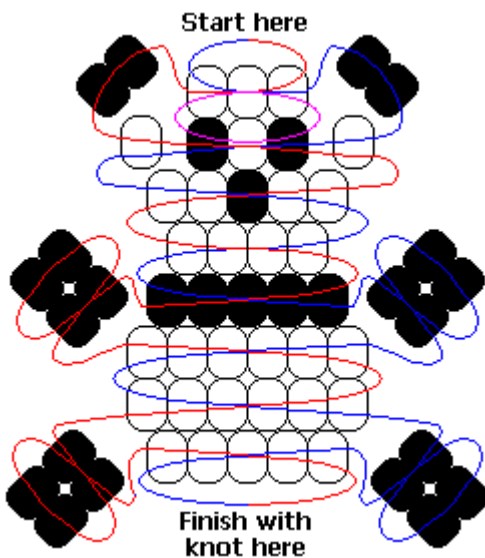

Margo's Beadie Critter Collection

www.beadiecritters.com

Panda

designed by Mike Ward

Level: Medium

For help with the legs, see the [Illustrated Penguin Directions](#)

- Materials:
- 2 yards cord or plastic lacing
 - 24 black beads
 - 36 white beads