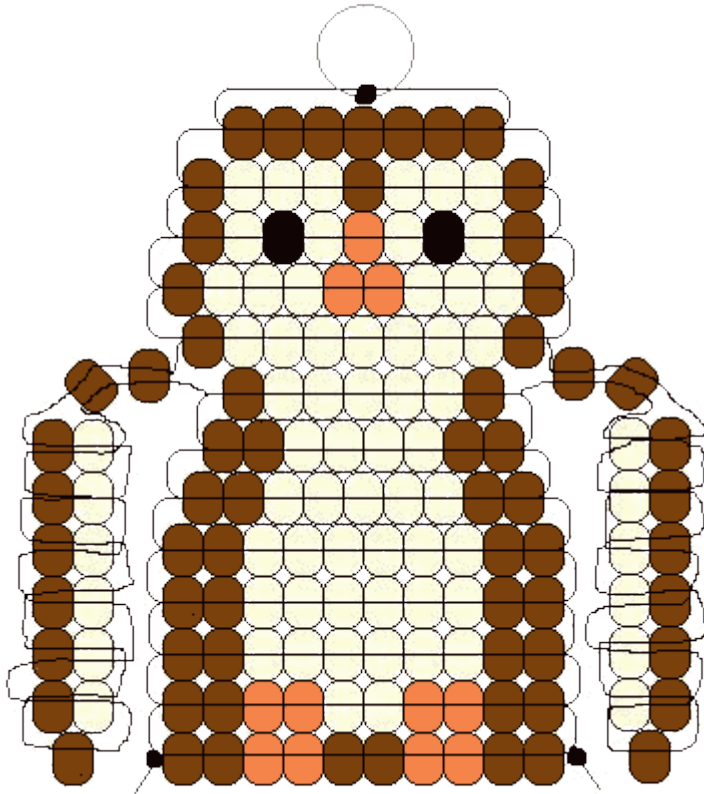

Margo's Beadie Critter Collection

www.beadiecritters.com

Owl

Level: Advanced

For help with the wings, see the [Illustrated Penguin Directions](#)

Materials:

- 3 yards cord or plastic lacing
- 69 tan pony beads
- 66 brown pony beads
- 11 orange pony beads
- 2 black pony beads