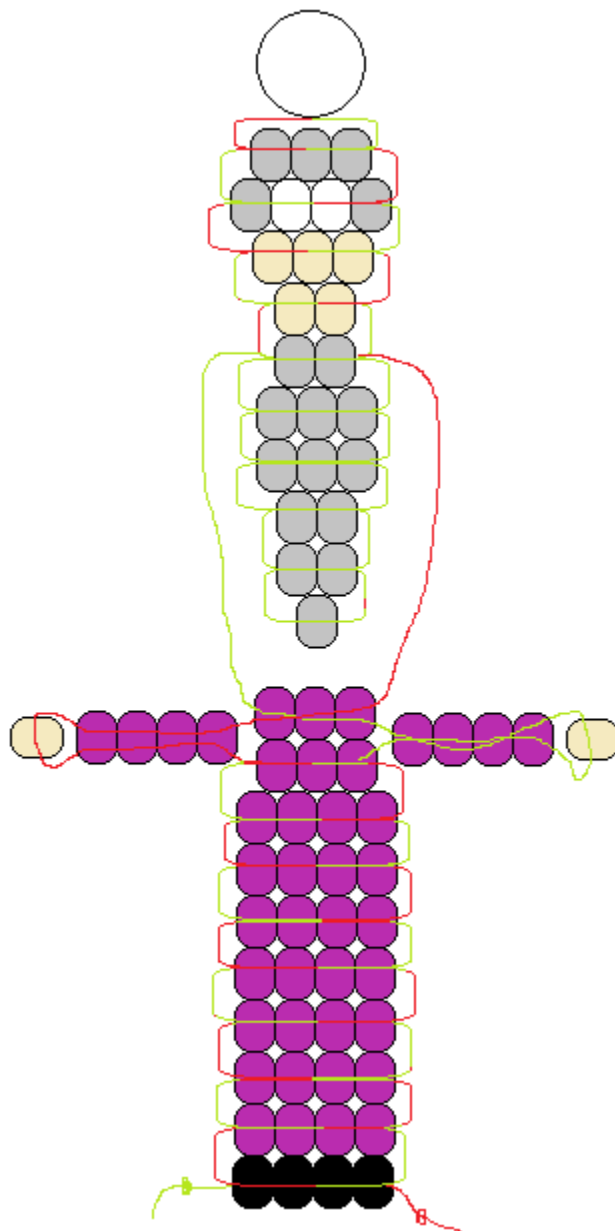

## Headmaster Albus Dumbledore, from Harry Potter

designed by Leia

Level: Beginner

### Materials:

- 3 1/2 yards cord of choice
- 1 lanyard hook or keyring
- 42 purple pony beads
- 18 grey pony beads
- 7 light pink or peach pony beads
- 4 black pony beads
- 2 white pony beads
- blue marker for eyes

### For Wand:

- 1/2 yard cord of choice
- 1 lanyard hook
- 5 brown pony beads
- 2 black pony beads

Attach wand to hand.

*©Margo's Beadie Critters Collection. You may not sell this written pattern in any format. You are welcome to sell items made using this pattern.*