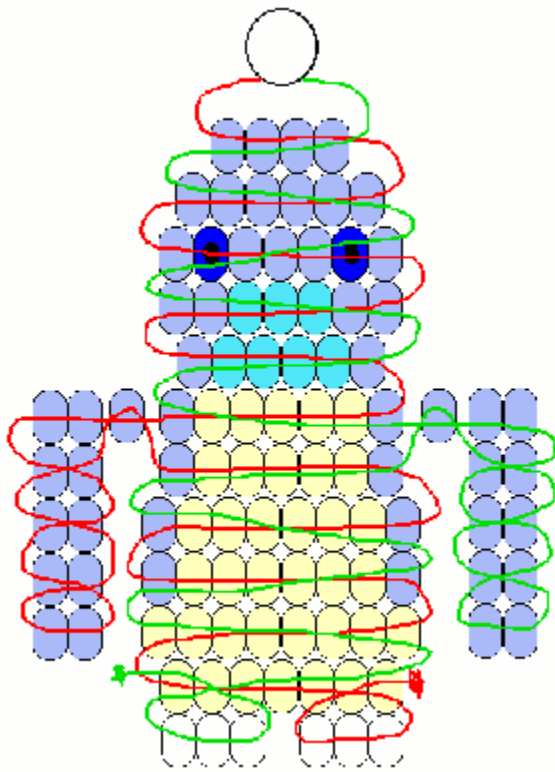

Margo's Pony Bead Critters Collection

www.ponybeadcritters.com

Fin-Fin

designed by anonymous

Fin-Fin is a virtual pet that was made by Fujitsu a few years ago, but is no longer on the market. He's half-bird, half-dolphin.

Level: Medium-Advanced

Materials:

- 2 yards cord of choice
- 1 keyring or lanyard hook
- 51 light blue beads
- 37 ivory beads
- 7 turquoise beads
- 6 white beads
- 2 blue beads
- black sharpie pen for eyes