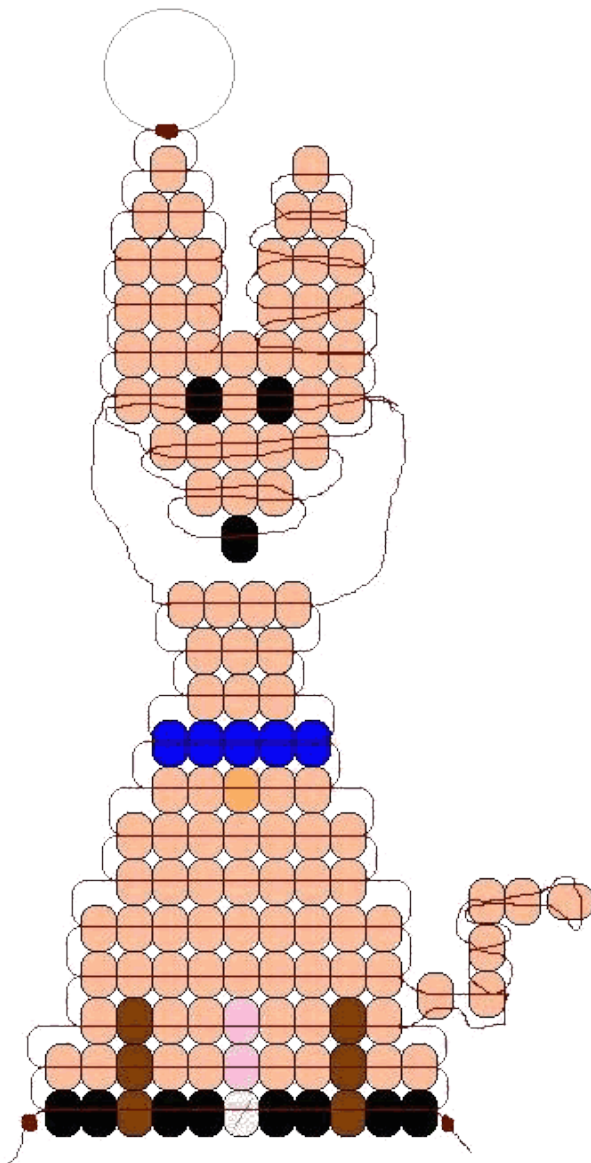

Margo's Beadie Critter Collection

www.beadiecritters.com

Chihuahua 2

designed by Denise J. Andrade

Level: Advanced

For help with the ears, see the [Illustrated Penguin Directions](#)

- Materials:
- 2 yds. cord or plastic lacing
 - 1 lanyard hook or keyring
 - 96 beige pony beads
 - 11 black pony beads
 - 6 dark brown pony beads
 - 6 pink pony beads
 - 5 blue pony beads
 - 1 yellow pony bead
 - 1 grey pony bead