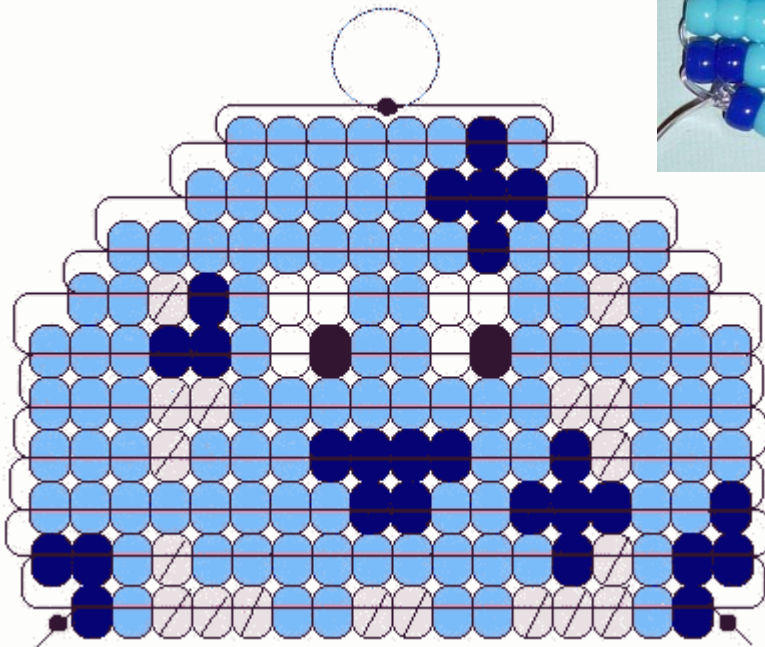

# Margo's Pony Bead Critters Collection

www.ponybeadcritters.com

## Blue, from "Blue's Clues"

designed by Jeanne Bashore,  
Billerica, MA

Level: Beginner

- 2 black pony beads

### Materials:

- 3 yards cord of choice
- 1 lanyard hook or keyring
- 102 light blue pony beads
- 26 royal blue pony beads
- 18 clear pony beads
- 6 white pony beads

Special Instructions: This is a wide pattern and may need reinforcement. See the [Buzz Lightyear](#) pattern for more information on doing this.