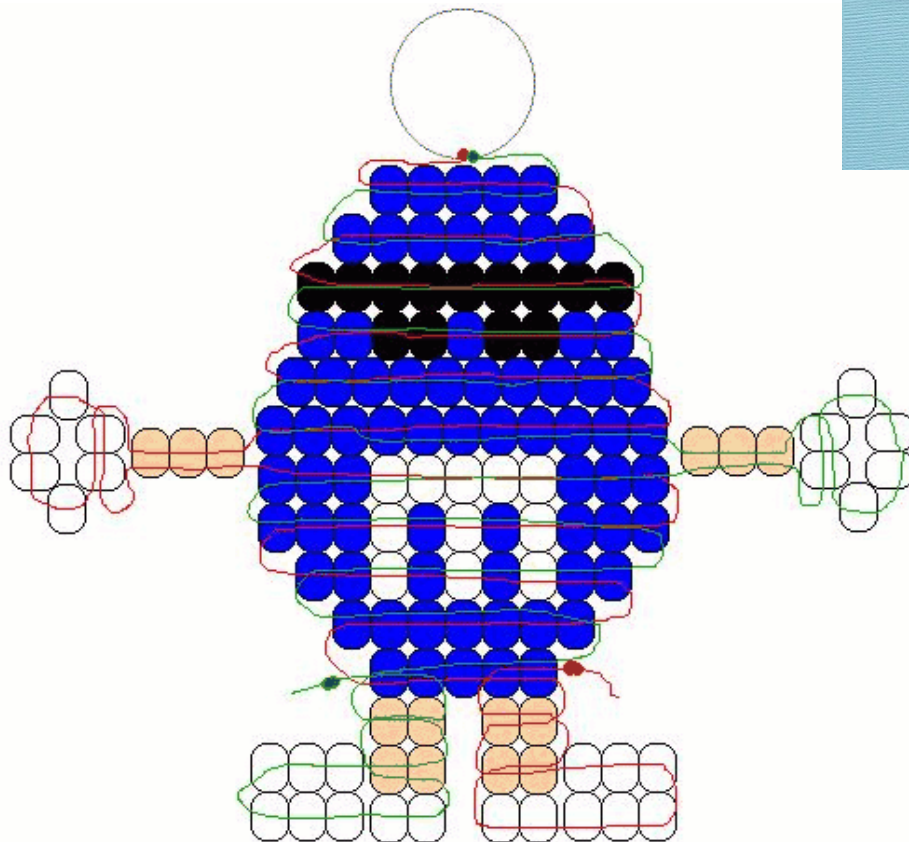

Margo's Beadie Critter Collection

<http://www.beadiecritters.com>

Blue M&M

designed by Dianna Lynch

Level: Medium

For help with the feet, see the [Illustrated Penguin Directions](#)

Materials:

- 2 yards cord or plastic lacing
- 1 lanyard hook or keyring
- 70 blue pony beads
- 39 white pony beads
- 14 peach pony beads
- 13 black pony beads