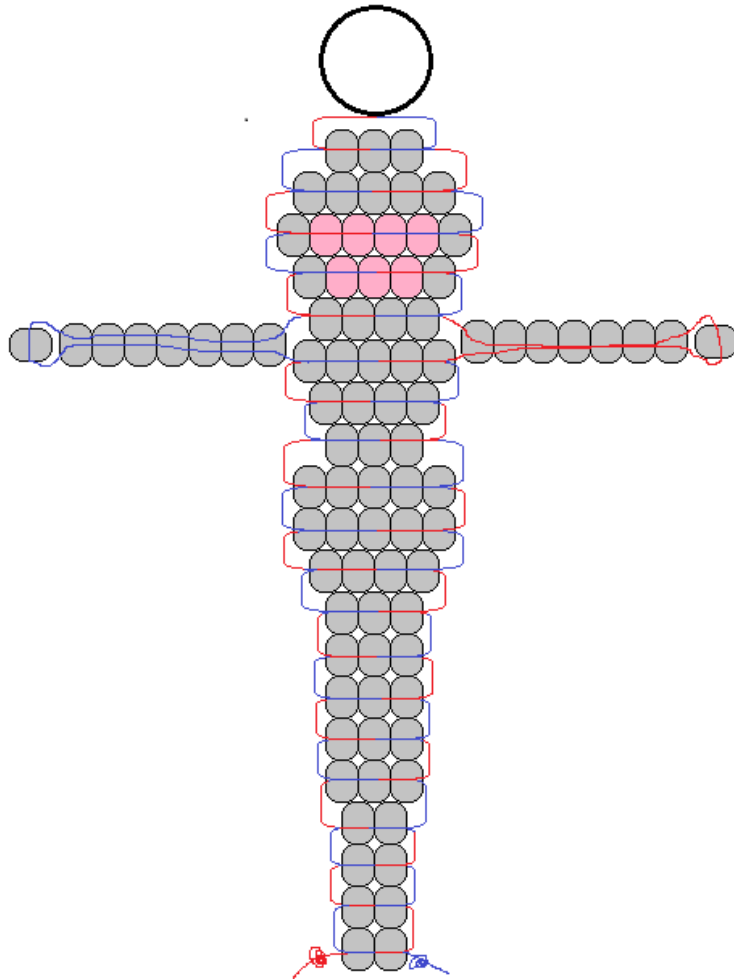

Margo's Pony Bead Critters Collection

www.ponybeadcritters.com

Intel Bunny Suit Barbie

designed by Lily of icandream.com

Level: Beginner

Materials:

- 1 1/2 yards cord, ribbon or plastic lacing
- 1 lanyard hook or keyring
- 81 silver glitter mini pony beads
- 7 pink translucent mini pony beads

©Margo's Pony Bead Critters Collection. You may not sell this written pattern in any format. You are welcome to sell items made using this pattern.